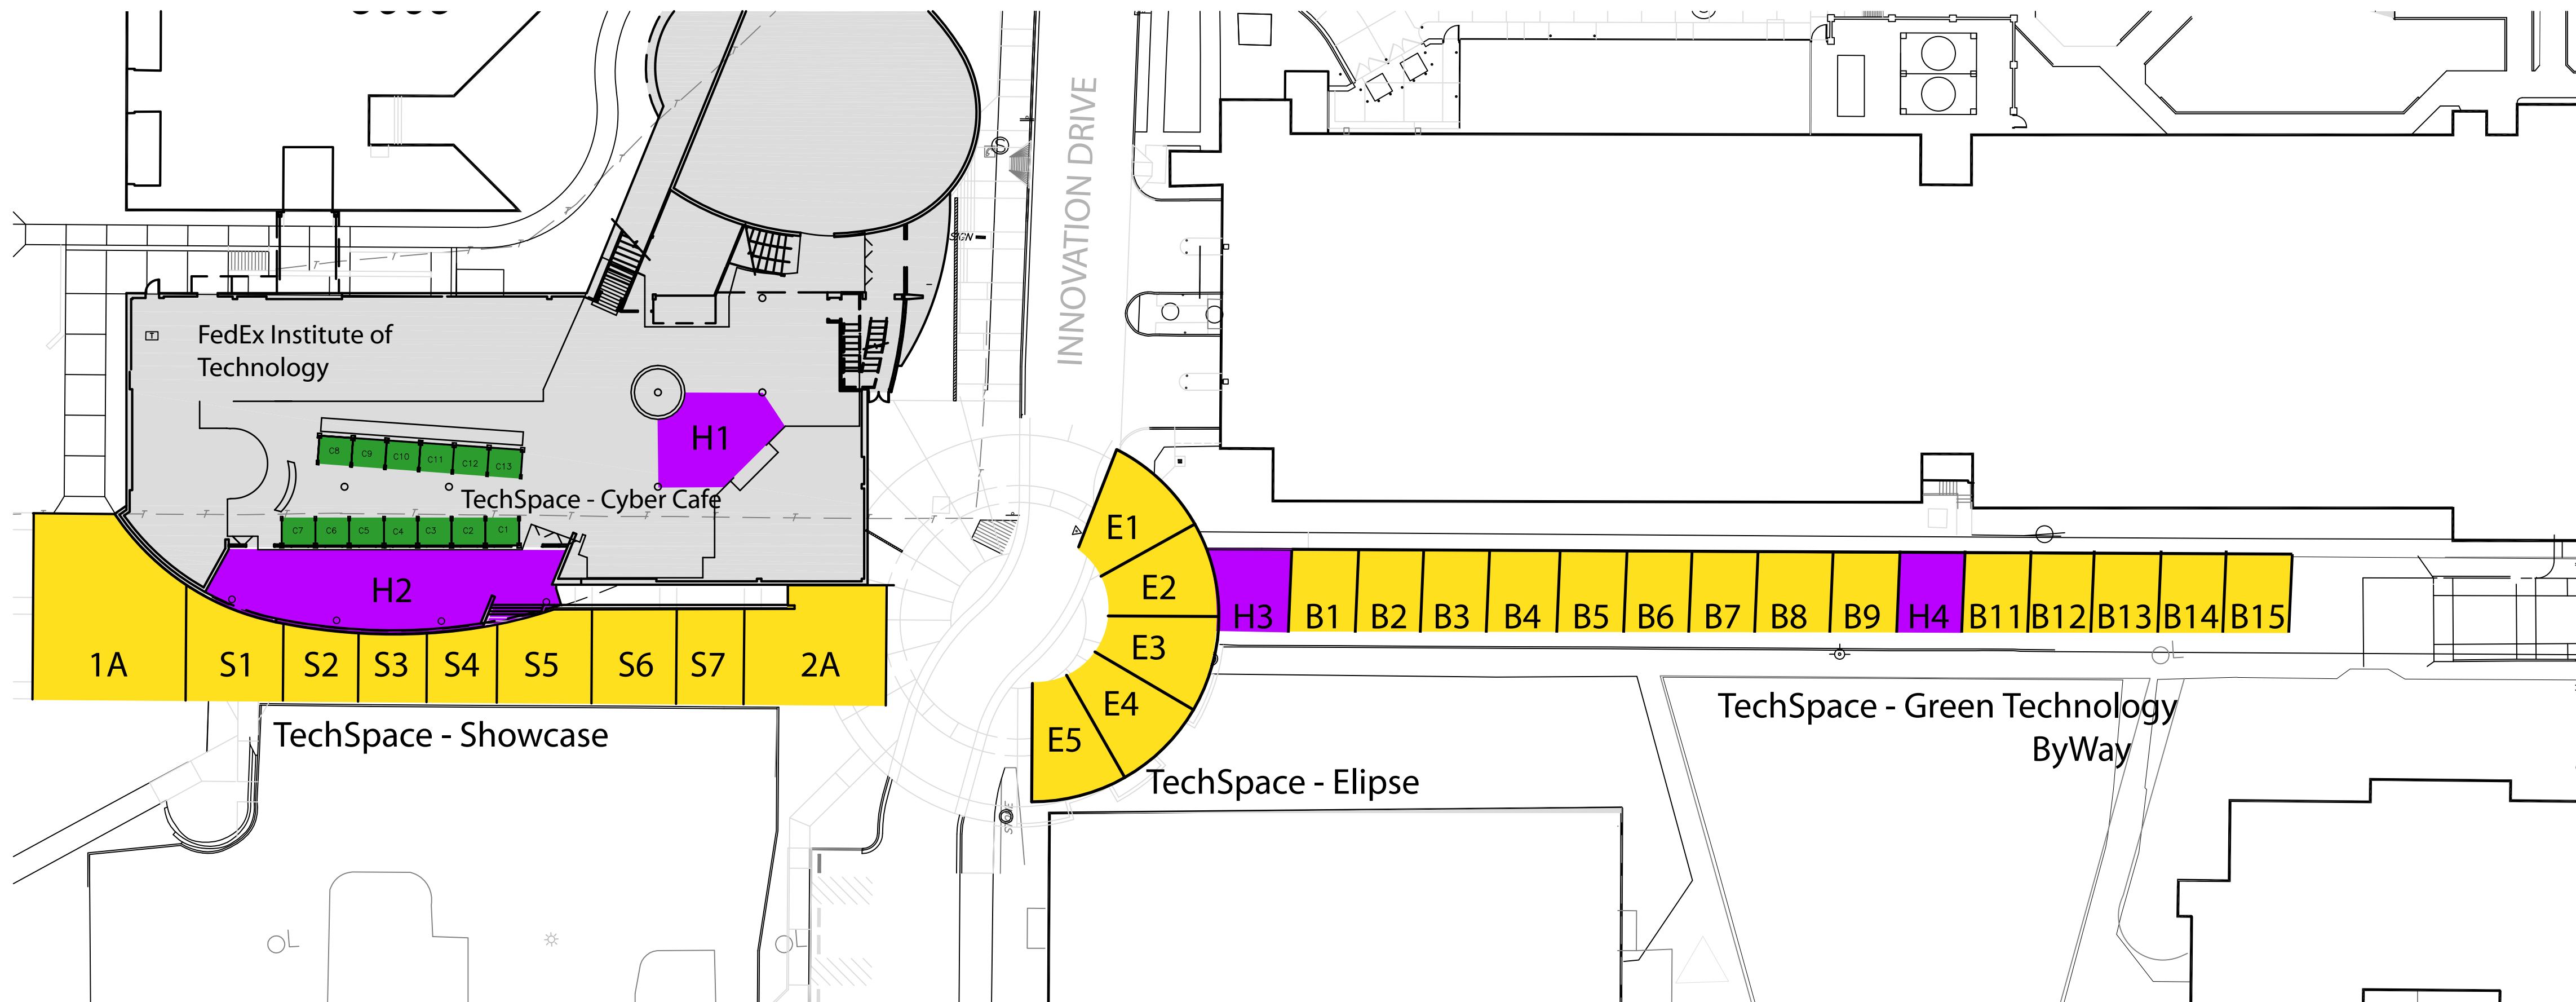

The Global Green Initiative

Infrastructure | Energy | Technology

THE MEMPHIS CONFERENCE | *TRANSPORTATION IN TRANSFORMATION*

April 20-22, 2009 | The FedEx Institute at the University of Memphis

The showcase has both indoor and outdoor venues. The outdoor space offers oversized display areas that can accommodate everything from hybrid vehicles to mechanical working displays.

Please click on the Agreement, Pricing and Contract link for complete information.

Event Sponsorship Hospitality Zones H1 to H4 designated in purple.